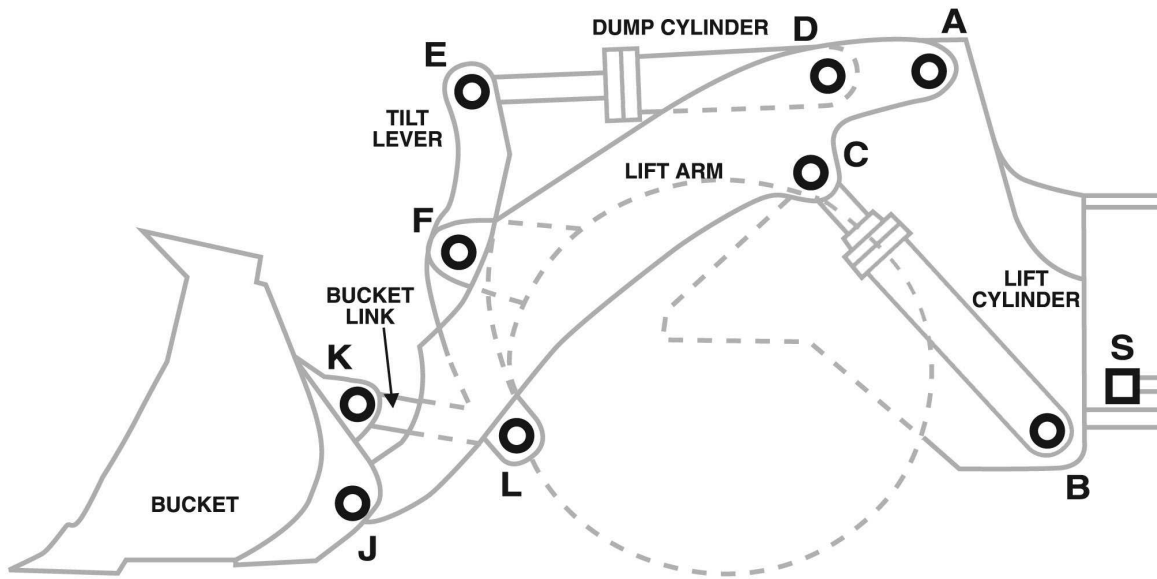

Komatsu Wheel Loader WA500-6 Pins Bushes Shim Seals

	Description	Kgs	K-Set Part No.	Quote EX GST	Dust Seals 	Shim Kits
A	Pin, Frame to Lift Arm (2) Bush (2)	35.6 3.0	WA500-6-PIN-A WA500-6-BUSH-A	$ $	SL155-140-08 (4) $	
B	Pin, Frame to Lift Cyl (2) Bush (2)	35.6 3.0	WA500-6-PIN-B WA500-6-BUSH-B	$ $	SL135-120-08 (4) $	SM121 $ 170 Dia x 121 Dia 2 x 1mm thick 2 x 2mm thick 2 x 3mm thick
C	Pin, Lift Cyl to Lift Arm (2) Bush (2)	31.8 3.0	WA500-6-PIN-C WA500-6-BUSH-C	$ $	SL135-120-08 (4) $	
D	Pin, Dump Cyl - Lift Arm (1) Bush (1)	35.7 3.2	WA500-6-PIN-D WA500-6-BUSH-D	$ $	SL140-125-08 (2) $	SM126 $ 192 Ø x 126 Ø 2 x 1mm thick 2 x 2mm thick 2 x 3mm thick
E	Pin, Tilt Lever to Cyl (1) Bush (1)	35.7 3.2	WA500-6-PIN-E WA500-6-BUSH-E	$ $	SL140-125-08 (2) $	
F	Pin, Centre Tilt Lever (1) Bush (2)	94.7 4.0	WA500-6-PIN-F WA500-6-BUSH-F	$ $	SL180-160-08 (4) $	SM161 $ 250 Dia x 161 Dia 2 x 1mm thick 2 x 2mm thick 2 x 3mm thick
L	Pin, Link to Tilt Lever (1) Bush (1)	35.0 3.7	WA500-6-PIN-L,K WA500-6-BUSH-L,K	$ $	SL135-120-08 (2) $	
K	Pin, Bucket to Link (1) Bush (1)	35.0 3.7	WA500-6-PIN-L,K WA500-6-BUSH-L,K	$ $	SL135-120-08 (2) $	SM121 $ 170 Dia x 121 Dia 2 x 1mm thick 2 x 2mm thick 2 x 3mm thick
J	Pin, Bucket to Lift Arm (2) Bush (2)		WA500-6-PIN-J WA500-6-BUSH-J	$ $	SL135-120-08 (4) $	
S	Pin, Steer Cyl (2 greaseable) + (2 non- greaseable) Bush (4)	4.6 0.6	WA500-6-PIN-S WA500-6-BUSH-S	$ $ $	SL80-65-08 (8) $