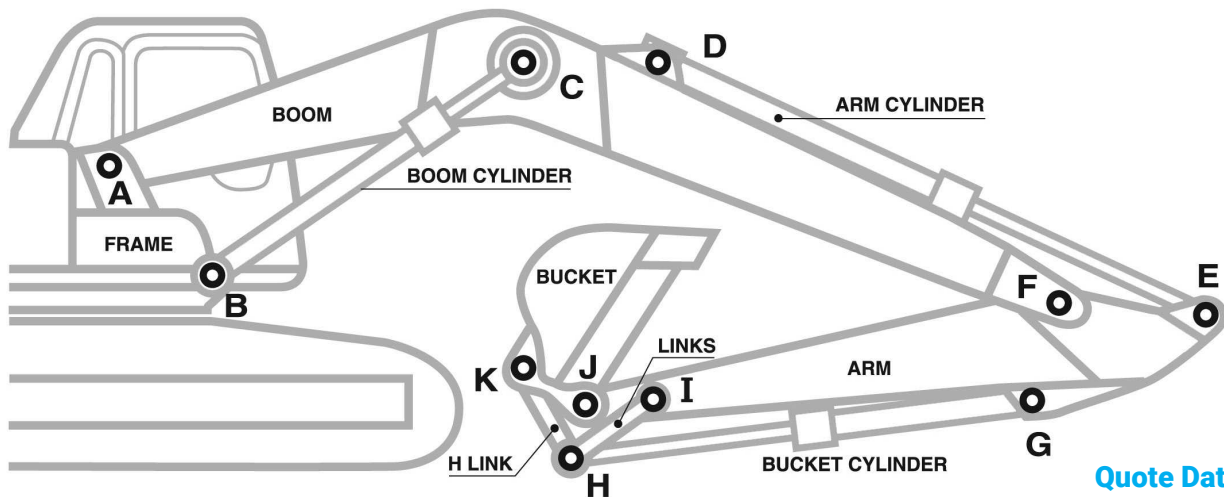

Komatsu PC220 PC250 - Pins Bushes Seals Shims

Quote Date:
Expires after 7 days

Description	kgs	KSet Part No.	POA Original No	Plate / Seal	Shim Kits
A PIN, Boom to Frame	53	PC220-PIN-A			
BUSH (2)	2.5	PC220-BUSH-A			
B PIN, Boom Cyl to Frame (2)	10	PC220-PIN-B		PC220-Seal-A (4) $	
BUSH (2)	1.3	PC220-BUSH-B			
C PIN, Boom Cyl to Boom	32	PC220-PIN-C		PC220-Seal-B (4) $	
	28	PC220-8-PIN-C			
BUSH (2)	1.3	PC220-BUSH-C		PC220-Seal-C (4) $	
D PIN, Arm Cyl to Boom	11	PC220-PIN-D			
BUSH (1)	1.3	PC220-BUSH-D		PC220-Seal-D (2) $	
E PIN, Arm Cyl to Arm	11	PC220-PIN-E			
BUSH (1)	1.3	PC220-BUSH-E		PC220-Seal-E 2) $	
F PIN, Boom to Arm	27	PC220-PIN-F			SM102 $
BUSH (2)	1.2	PC220-BUSH-F		PC220-Seal-F (2) $	150 Dia x 101 Dia 2 x 1mm thick 2 x 2mm thick 2 x 3mm thick
G PIN, Bucket Cyl to Arm	11	PC220-PIN-G			
BUSH (1)	1.3	PC220-BUSH-G		PC220-Seal-G (2) $	
H PIN, Bucket Cyl to Links	18	PC220-PIN-H			
BUSH, Bkt Cyl Rod end (1)	1.2	PC220-BUSH-HR		PC220-Seal-HR (2) $	SM91 $
BUSH, H Link Top (2)	1.1	PC220-BUSH-HL		PC220-Seal-HL (4) $	150 Dia x 91 Dia 2 x 1mm thick 2 x 2mm thick 2 x 3mm thick
I PIN, Arm to Guide Links	18	PC220-PIN-I			
BUSH (2)	1.2	PC220-BUSH-I		PC220-Seal-I (2) $	
J PIN, Arm to Bucket	22	PC220-PIN-J			
BUSH, Arm to Bucket (2)	2.0	PC220-6-BUSH-J		PC220-Seal-J (2) $	SM81 $
	3.3	PC220-7-BUSH-J			130 Dia x 81 Dia 2 x 1mm thick 2 x 2mm thick 2 x 3mm thick
K PIN, Bucket to Links	22	PC220-PIN-K			
BUSH, Bkt to Links (2)	1.4	PC220-BUSH-K		PC220-Seal-K (4) $	
Q PIN, Quick Hitch 80 Dia x 500mm		PC220-PIN-Q