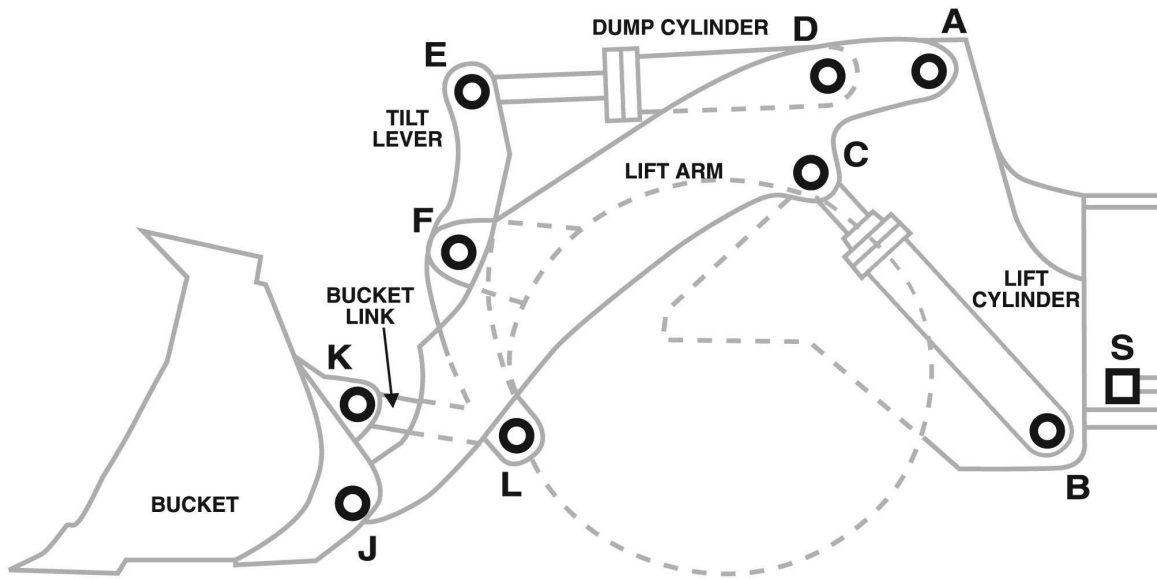

Komatsu Wheel Loader WA600-6 Pins Bushes Seals Shims

	Description	kg	K-Set Part	Quote <i>EX GST</i>	Dust Seals	Shim Kits		
A	Pin, Frame to Lift Arm (2)	87	WA600-6-Pin-A	$				
	Bush (2)	10	WA600-6-Bush-A	$			SL180-160-08 (4)	$
B	Pin, Frame to Lift Cyl (2)	54	WA600-6-Pin-B	$				
	Bush (2)	4	WA600-6-Bush-B	$			SL155-140-08 (4)	$
C	Pin, Lift Cyl to Lift Arm (2)	46	WA600-6-Pin-C	$				
	Bush (2)	4	WA600-6-Bush-C	$			SL155-140-08 (4)	$
D	Pin, Dump Cyl - Lift Arm (1)	61	WA600-6-Pin-D	$				
	Bush (1)	6	WA600-6-Bush-D	$			SL180-160-08 (2)	$
E	Pin, Tilt Lever to Cyl (1)	71	WA600-6-Pin-E	$				
	Bush (1)	6	WA600-6-Bush-E	$			SL180-160-08 (2)	$
F	Pin, Centre Tilt Lever (1)	174	WA600-6-Pin-F	$				
	Bush (2)	7	WA600-6-Bush-F	$			SL200-180-08 (4)	$
L	Pin, Link to Tilt Lever (1)	60	WA600-6-Pin-L	$				
	Bush (1)	5.2	WA600-6-Bush-L	$			SL155-140-08 (2)	$
K	Pin, Bucket to Link (1)	60	WA600-6-Pin-K	$				
	Bush (1)	5.2	WA600-6-Bush-K	$			SL155-140-08 (2)	$
J	Pin, Bucket to Lift Arm (2)	58	WA600-6-Pin-J	$				
	Bush (2)	5.2	WA600-6-Bush-J	$			SL155-140-08 (4)	$
S	Pin, Steering Cyl (4)		WA600-6-Pin-S	$				
	Bush (4)		WA600-6-Bush-S	$