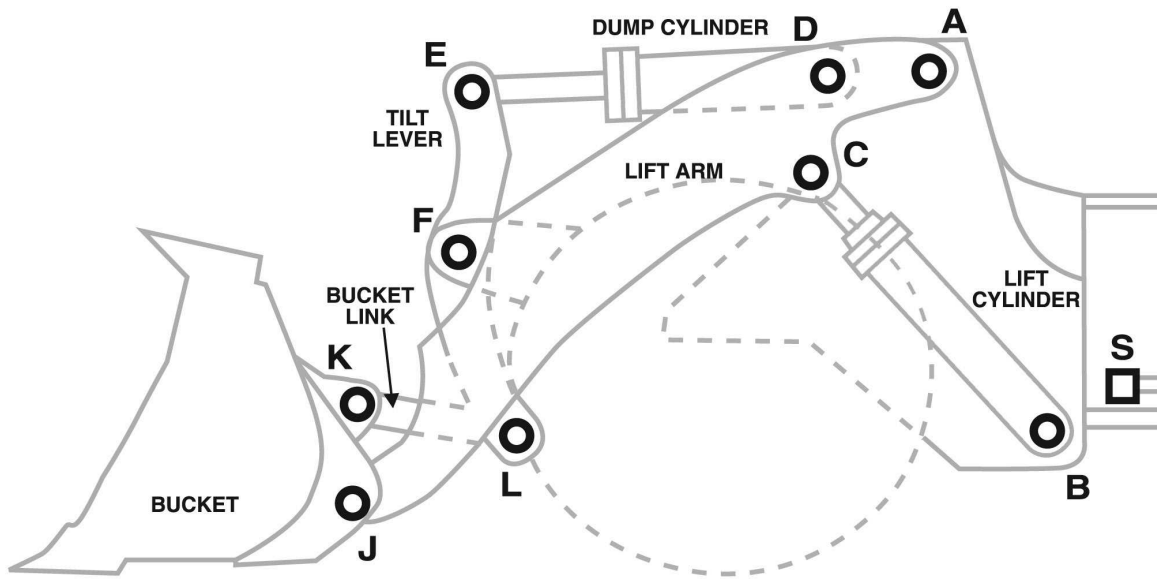

Komatsu Wheel Loader WA480 Pins Bushes Seals Shims

Quote Date:
Expires after 7 days

Description	Kgs	K-Set Part No.	Quote EX GST	Dust Seals	Shim Kits
A Pin, Frame to Lift Arm (2) Bush (2)	24.6 2.2	WA480-PIN-A WA480-BUSH-A	$ $	SL125-110-08 (4) $	
B Pin, Frame to Lift Cyl (2) Bush (2)	24.6 1.9	WA480-PIN-B WA480-BUSH-B	$ $	SL125-110-08 (4) $	
C Pin, Lift Cyl to Lift Arm (2) Bush (2)	20 1.9	WA480-PIN-C WA480-BUSH-C	$ $	SL125-110-08 (4) $	
D Pin, Dump Cyl - Lift Arm (1) Bush (1)	29.8 2.8	WA480-PIN-D WA480-BUSH-D	$ $	SL135-120-08 (2) $	SM121 $ 170 Dia x 121 Dia 2 x 1mm thick 2 x 2mm thick 2 x 3mm thick
E Pin, Tilt Lever to Cyl (1) Bush (1)	29.8 2.8	WA480-PIN-E WA480-BUSH-E	$ $	SL135-120-08 (2) $	
F Pin, Centre Tilt Lever (1) Bush (2)	46.7 2.2	WA480-PIN-F WA480-BUSH-F	$ $	SL140-125-08 (4) $	
L Pin, Link to Tilt Lever (1) Bush (1)	24.6 2.6	WA480-PIN-L WA480-BUSH-L	$ $	SL125-110-08 (2) $	SM111 $ 160 Dia x 111 Dia 2 x 1mm thick 2 x 2mm thick 2 x 3mm thick
K Pin, Bucket to Link (1) Bush (1)	24.6 2.6	WA480-PIN-K WA480-BUSH-K	$ $	SL125-110-08 (2) $	
J Pin, Bucket to Lift Arm (2) Bush (2)	24.6 2.6	WA480-PIN-J WA480-BUSH-J	$ $	SL125-110-08 (4) $	
S Pin, Steering Cyl (4) Bush (4)	4.6 0.6	WA480-PIN-S WA480-BUSH-S	$ $	SL68-55-04 (8) $