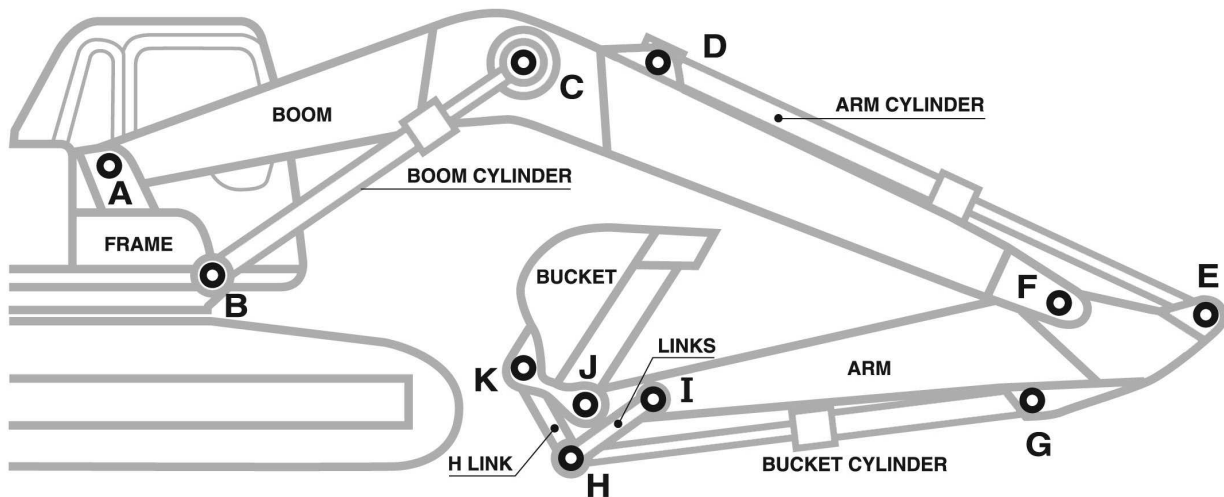

Komatsu PC300 PC350 - Pins Bushes Seals Shims

Quote Date:
Expires after 7 days

Description	kgs	KSet Part No.	Quote <i>EX GST</i>	Dust Seals	Shim Kits
A PIN, Boom to Frame BUSH (2)	76 3	PC300-PIN-A PC300-BUSH-A	I $	 PC300-SEAL-A (4) $	
B PIN, Boom Cyl to Frame (2) BUSH (2)	15 1.6	PC300-PIN-B PC300-BUSH-B	$ $	PC300-SEAL-B (4) $	
C PIN, Boom Cyl to Boom BUSH (2)	58 2	PC300-PIN-C PC300-BUSH-C	$ $	PC300-SEAL-C (4) $	
D PIN, Arm Cyl to Boom BUSH (1)	18 2	PC300-PIN-D PC300-BUSH-D	$ $	PC300-SEAL-D (2) $	
E PIN, Arm Cyl to Arm BUSH (1)	18 2	PC300-PIN-E PC300-BUSH-E	$ $	PC300-SEAL-E (2) $	
F PIN, Boom to Arm BUSH (2)	45 2.1	PC300-PIN-F PC300-BUSH-F	$ $	PC300-SEAL-F (2) $	SM111 $ 160 Dia x 111 Dia 2 x 1mm thick 2 x 2mm thick 2 x 3mm thick
G PIN, Bucket Cyl to Arm BUSH (1)	15 1.7	PC300-PIN-G PC300-BUSH-G	$ $	PC300-SEAL-G (2) $	
H PIN, Bucket Cyl to Links BUSH, Bkt Cyl Rod end (1) BUSH, H Link Top (2)	27 1.5 1.6	PC300-PIN-H PC300-BUSH-HR PC300-BUSH-HL	$ $ $	PC300-SEAL-HR (2) $ PC300-SEAL-HL (4) $	SM102 $ 150 Dia x 101 Dia 2 x 1mm thick 2 x 2mm thick 2 x 3mm thick
I PIN, Arm to Guide Links BUSH (2)	27 1.2	PC300-PIN-I PC300-BUSH-I	$ $	PC300-SEAL-I (2) $	
J PIN, Arm to Bucket BUSH, Arm to Bucket (2)	30 3.2 4.2	PC300-PIN-J PC300-6-BUSH-J PC300-7-BUSH-J	$ $ $	PC300-SEAL-J (2) $	SM91 $ 150 Dia x 91 Dia 2 x 1mm thick 2 x 2mm thick 2 x 3mm thick
K PIN, Bucket to Links BUSH, Bkt to Links (2)	30 1.6	PC300-PIN-K PC300-BUSH-K	$ $	PC300-SEAL-K (4) $	
Q PIN, Quick Hitch 90 Dia x 555mm		PC300-PIN-Q	$