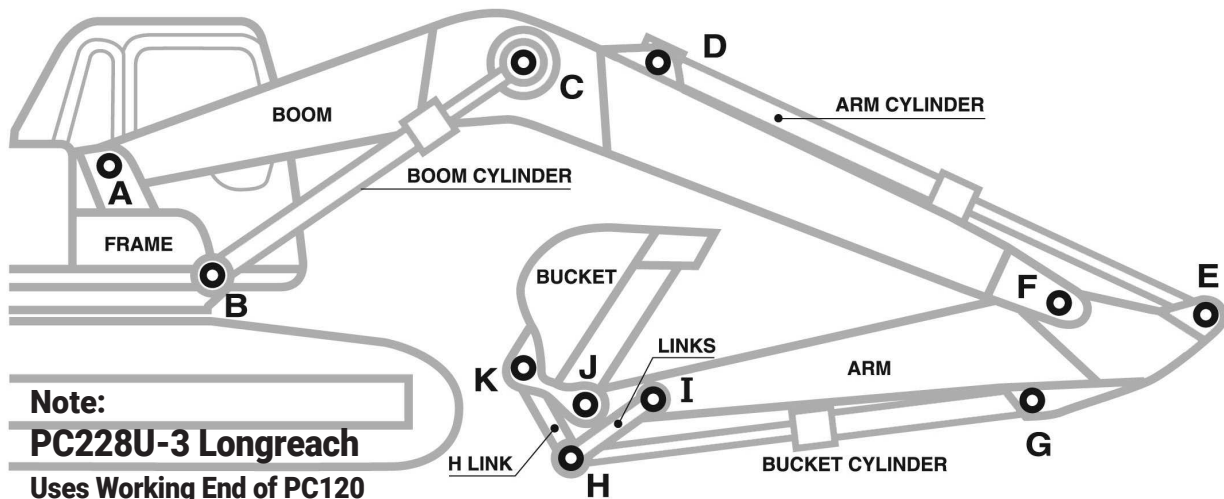

Komatsu PC200 PC228U - Pins Bushes Seals Shims

Description	kgs	KSet Part No.	Quote EX GST	Dust Seals	Shim Kits
A PIN, Boom to Frame BUSH (2)	45 2.3	PC200-PIN-A PC200-BUSH-A	$	PC200-Seal-A	(2) $
B PIN, Boom Cyl to Frame (2) BUSH (2)	9 1.2	PC200-PIN-B PC200-BUSH-B	$	PC200-Seal-B	(4) $
C PIN, Boom Cyl to Boom BUSH (2)	32 28 1.3	PC200-PIN-C PC200-8-PIN-C PC200-BUSH-C	$ $ $	PC200-Seal-C	(4) $
D PIN, Arm Cyl to Boom BUSH (1)	11 1.3	PC200-PIN-D PC200-BUSH-D	$ $	PC200-Seal-D	(2) $
E PIN, Arm Cyl to Arm BUSH (1)	11 1.3	PC200-8-PIN-E PC200-BUSH-E	$ $	PC200-Seal-E	(2) $
F PIN, Boom to Arm BUSH (2)	27 1.2	PC200-PIN-F PC200-BUSH-F	$ $	PC200-Seal-F	(2) $
G PIN, Bucket Cyl to Arm BUSH (1)	9 1.2	PC200-PIN-G PC200-BUSH-G	$ $	PC200-Seal-G	(2) $
H PIN, Bucket Cyl to Links BUSH, Bkt Cyl Rod end (1) BUSH, H Link Top (2)	15 0.9 0.9	PC200-PIN-H PC200-BUSH-HR PC200-BUSH-HL	$ $ $	PC200-Seal-HR PC200-Seal-HL	(2) $ (4) $
I PIN, Arm to Guide Links BUSH (2)	15 1.2	PC200-PIN-I PC200-8-BUSH-I	$ $	PC200-Seal-I	(2) $
J PIN, Arm to Bucket BUSH, Arm to Bucket (2)	10 1.9	PC200-PIN-J PC200-6-BUSH-J PC200-7-BUSH-J	$ $ $	PC200-Seal-J	(2) $
K PIN, Bucket to Links BUSH, Bkt to Links (2)	10 1.4	PC200-PIN-K PC200-BUSH-K PC200-7-BUSH-K	$ $ $	PC200-Seal-K	(4) $
Q BUSH, Bkt to Links (4) PIN, Quick Hitch 80 Dia x 500mm		PC200-8-BUSH-K PC200-PIN-Q	$ $		

SM91 $
150 Ø x 91 Ø
2 x 1mm thick
2 x 2mm thick
2 x 3mm thick

SM71 $
120 Ø x 71 Ø
2 x 1mm thick
2 x 2mm thick
2 x 3mm thick

SM81 $
130 Ø x 81 Ø
2 x 1mm thick
2 x 2mm thick
2 x 3mm thick