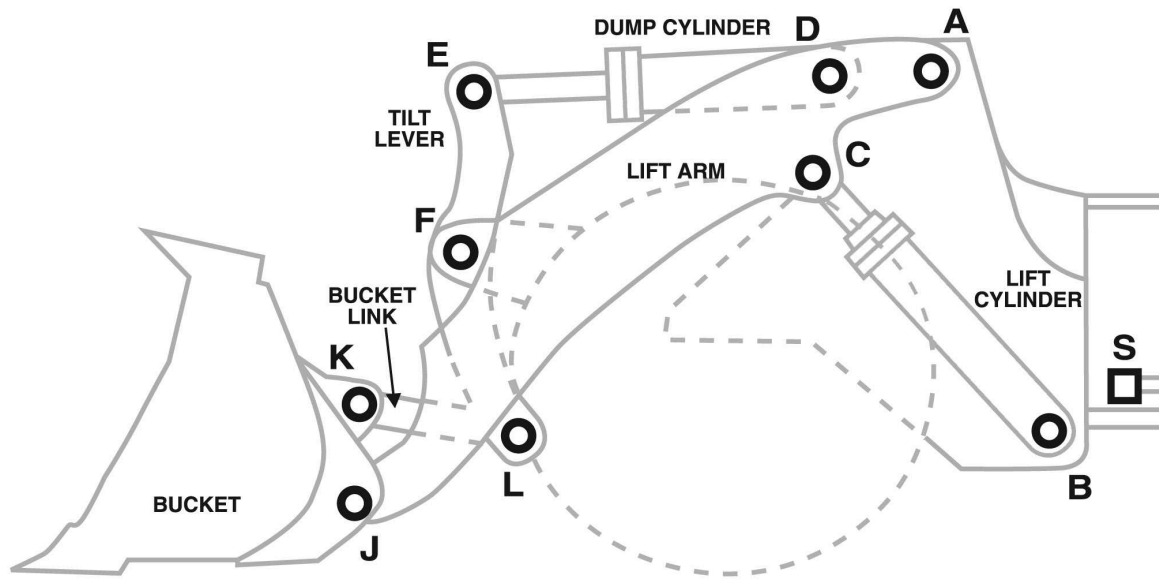

Komatsu Wheel Loader WA600 Pins Bushes Seals Shims

Description	kg	K-Set Part	Quote <i>EX GST</i>	Dust Seals 	Shim Kits
A Pin, Frame to Lift Arm (2) Bush (2)	55 3.6	WA600-PIN-A WA600-BUSH-A	$ $	SL155-140-08 (4) $	
B Pin, Frame to Lift Cyl (2) Bush (2)	55 3.6	WA600-PIN-B WA600-BUSH-B	$ $	SL155-140-08 (4) $	
C Pin, Lift Cyl to Lift Arm (2) Bush (2)	30 2.3	WA600-PIN-C WA600-BUSH-C	$ $	SL140-125-08 (4) $	
D Pin, Dump Cyl - Lift Arm (1) Bush (1)	41 3.6	WA600-PIN-D WA600-BUSH-D	$ $	SL155-140-08 (4) $	
E Pin, Tilt Lever to Cyl (1) Bush (1)	44 3.6	WA600-PIN-E WA600-BUSH-E	$ $	SL155-140-08 (4) $	
F Pin, Centre Tilt Lever (1) Bush (1)	100 5.8	WA600-PIN-F WA600-BUSH-F	$ $	SL180-160-08 (4) $	
L Pin, Link to Tilt Lever (1) Bush (1)	45 3.6	WA600-PIN-L WA600-BUSH-L	$ $	SL155-140-08 (4) $	
K Pin, Bucket to Link (1) Bush (1)	46 5.3	WA600-3-PIN-K WA600-1-PIN-K WA600-BUSH-K WA600-1-BUSH-K	$ $ $ $	SL155-140-08 (4) $	SM141 $ 220 Ø x 141 Ø 2 x 1mm thick 2 x 2mm thick 2 x 3mm thick
J Pin, Bucket to Lift Arm (2) Bush (2)	36 4.7	WA600-3-PIN-J WA600-1-PIN-J WA600-BUSH-J WA600-1-BUSH-J	$ $ $ $	SL140-125-08 (4) $	SM126 $ 192 Ø x 126 Ø 2 x 1mm thick 2 x 2mm thick 2 x 3mm thick
S Pin, Steering Cyl (4) Bush (4)		WA600-PIN-S WA600-BUSH-S	$ $