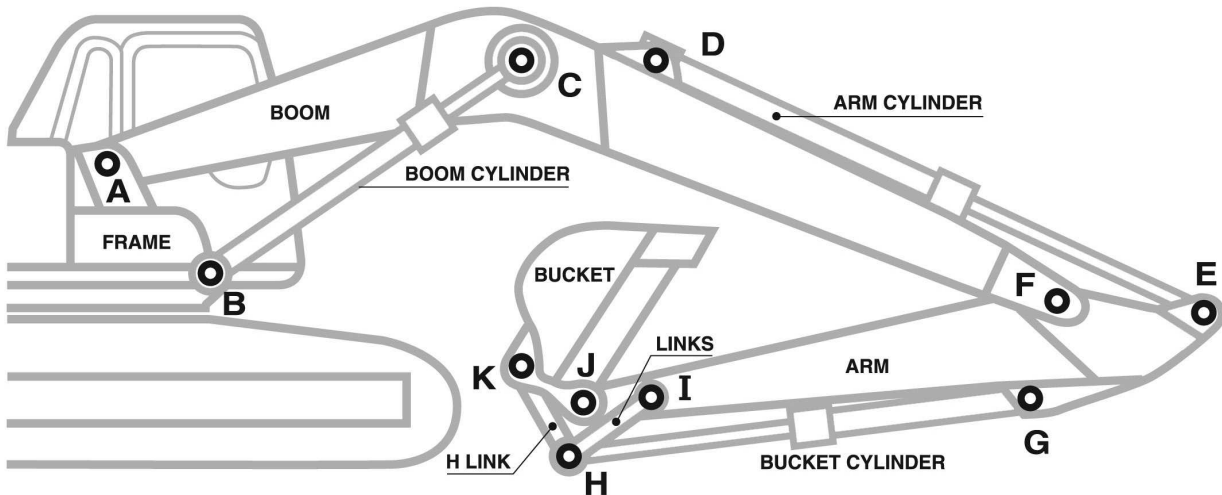

Komatsu PC120 - PC128US - PC138US - PC150

Quote Date:
Expires after 7 days

Description	kgs	KSet Part No.	Quote EX GST	Dust Seals	Shim Kits
A PIN, Boom to Frame BUSH (2)	22 1.2	PC120-PIN-A PC120-BUSH-A	\$	 SL85-70-04 (2) \$	
B PIN, Boom Cyl to Frame (2) BUSH (2)	7 1	PC120-PIN-B PC120-BUSH-B	\$ \$	SL85-70-04 (2) \$	
C PIN, Boom Cyl to Boom BUSH (2)	20 1	PC120-PIN-C PC120-BUSH-C	\$ \$	SL85-70-04 (2) \$	
D PIN, Arm Cyl to Boom BUSH (1)	7 1	PC120-PIN-D PC120-BUSH-D	\$ \$	SL85-70-04 (2) \$	
E PIN, Arm Cyl to Arm BUSH (1)	7 1	PC120-PIN-E PC120-BUSH-E	\$ \$	SL85-70-04 (2) \$	SM71 \$ 120 Ø x 71 Ø 2 x 1mm thick 2 x 2mm thick 2 x 3mm thick
F PIN, Boom to Arm BUSH (2)	13 1.1	PC120-PIN-F PC120-BUSH-F	\$ \$	SL85-70-04 (2) \$	
G PIN, Bucket Cyl to Arm BUSH (1)	6 0.9	PC120-PIN-G PC120-BUSH-G	\$ \$	SL80-65-04 (2) \$	SM66 \$ 115 Ø x 66 Ø 2 x 1mm thick 2 x 2mm thick 2 x 3mm thick
H PIN, Bucket Cyl to Links BUSH, Bkt Cyl Rod end (1) BUSH, Crowd Links Top (2)	10 0.8 0.7	PC120-PIN-H PC120-BUSH-HR PC120-BUSH-HL	\$ \$ \$	SL80-65-04 (2) \$ SL80-65-04 (2) \$	
I PIN, Arm to Guide Links BUSH (2)	8 0.8	PC120-PIN-I PC120-BUSH-I	\$ \$	SL75-60-08 (2) \$	SM61 \$ 100 Ø x 61 Ø 2 x 1mm thick 2 x 2mm thick 2 x 3mm thick
J PIN, Arm to Bucket BUSH, Arm to Bucket (2)	10 1.9	PC120-PIN-J PC120-BUSH-J	\$ \$	SL75-60-08 (2) \$	
K PIN, Bucket to Links BUSH, Bkt to Links (2)	10 1.1	PC120-PIN-K PC120-BUSH-K	\$ \$	SL75-60-04 (2) \$	