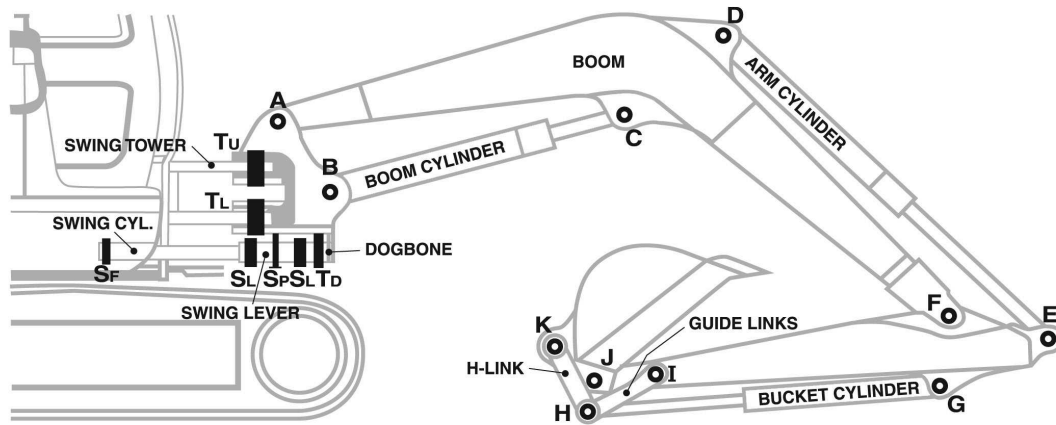

Komatsu Mini Excavators - PC45 - PC60 - PC75UU

Loc.	Description	Part No.	Quote EX GST
A	Pin, Boom to Frame Bush (2) Steel	PC45-PIN-A PC45-BUSH-A	F $
B	Pin, Boom Cyl to Frame Bush	PC45-PIN-B PC45-BUSH-B	$ $
C	Pin, Boom to Boom Cyl Bush	PC45-PIN-C PC45-BUSH-C	$ $
D	Pin, Boom to Arm Cyl Bush	PC45-PIN-D PC45-BUSH-D	$ $
E	Pin, Arm to Arm Cyl Bush	PC45-PIN-E PC45-BUSH-E	$ $
F	Pin, Boom to Arm Bush (2)	PC45-PIN-F PC45-BUSH-F	$ $
G	Pin, Arm to Bucket Cyl Bush	PC45-PIN-G PC45-BUSH-G	$ $
H	Pin, Links to Bkt Cyl Bush, Bkt Cyl to Rod End Bush, Bucket Link (2)	PC45-PIN-H PC45-BUSH-HR PC45-BUSH-HL	$ $ $
I	Pin, Arm to Link 1731on Bush (2), Arm to Links	PC45-PIN-I PC45-BUSH-I	$ $
J	Pin, Bucket to Arm Bush Arm to Bkt Pin (2)	PC45-PIN-J PC45-BUSH-J	$ $
K	Pin, Bucket to H-link Bush Bkt Link - Bkt Pin (2)	PC45-PIN-K PC45-BUSH-K	$ $
TU	Pin, Swing Tower (Top) Bush, Swing Tower	PC45-PIN-TU PC45-BUSH-TU	$ $
TL	Pin, Tower Lower Bush, Swing Tower	PC45-PIN-TL PC45-BUSH-TL	$ $
S	Pin, Swing Cyl	PC45-PIN-S	$