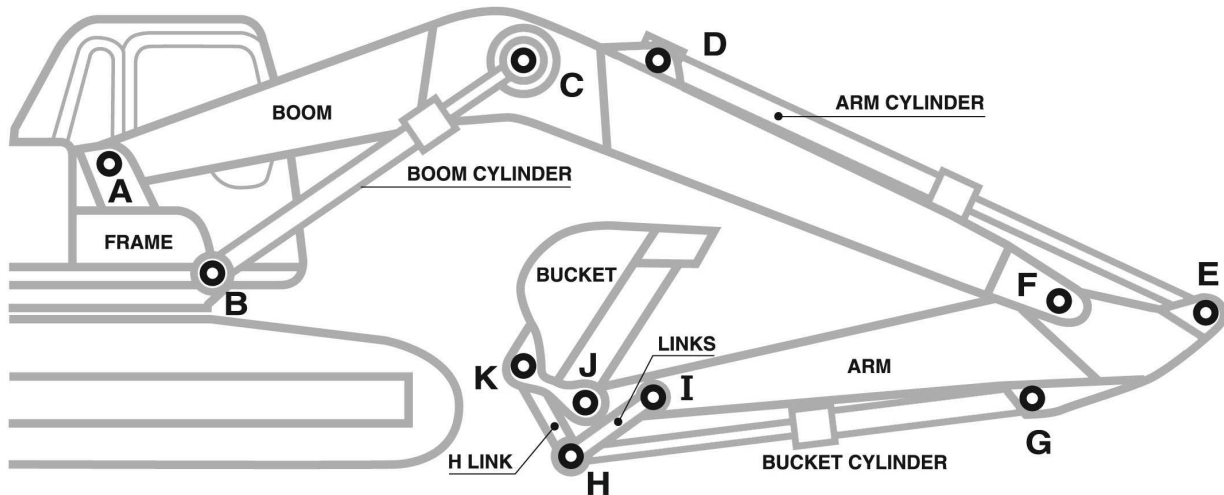

Komatsu PC400 PC450 - Pins Bushes Seals Shims

Quote Date:

Expires after 7 days

Description	kg	KSet Part No.	Quote <i>EX GST</i>	Dust Seals	Shim Kits
A PIN, Boom to Frame BUSH (2)	93 4	PC400-PIN-A PC400-BUSH-A	$	PC400-SEAL-A (4) $	
B PIN, Boom Cyl to Frame (2) BUSH (2)	21 2.1	PC400-PIN-B PC400-BUSH-B	$ $	PC400-SEAL-B (4) $	
C PIN, Boom Cyl to Boom BUSH (2)	75 2.2	PC400-PIN-C PC400-BUSH-C	$ $	PC400-SEAL-C (4) $	
D PIN, Arm Cyl to Boom BUSH (1)	28 2.5	PC400-PIN-D PC400-BUSH-D	$ $	PC400-SEAL-D (2) $	
E PIN, Arm Cyl to Arm BUSH (1)	24 2.5	PC400-PIN-E PC400-BUSH-E	$ $	PC400-SEAL-E (2) $	
F PIN, Boom to Arm BUSH (2)	55 2.6	PC400-PIN-F PC400-BUSH-F	$ $	PC400-SEAL-F (2) $	SM121 $ 170 Dia x 121 Dia 2 x 1mm thick 2 x 2mm thick 2 x 3mm thick
G PIN, Bucket Cyl to Arm BUSH (1)	18 2.3	PC400-PIN-G PC400-BUSH-G	$ $	PC400-SEAL-G (2) $	
H PIN, Bucket Cyl to Links BUSH, Bkt Cyl Rod end (1) BUSH, Crowd Links Top (2)	36 2.3 2.3	PC400-PIN-H PC400-BUSH-HR PC400-BUSH-HL	$ $ $	PC400-SEAL-HR (2) $ PC400-SEAL-HL (4) $	SM111 $ 160 Dia x 111 Dia 2 x 1mm thick 2 x 2mm thick 2 x 3mm thick
I PIN, Arm to Guide Links BUSH (2)	36 2.1	PC400-PIN-I PC400-BUSH-I	$ $	PC400-SEAL-I (2) $	
J PIN, Arm to Bucket BUSH, Arm to Bucket (2)	36 4.2 4.7	PC400-PIN-J PC400-6-BUSH-J PC400-7-BUSH-J	$ $ $	PC400-SEAL-J (2) $	
K PIN, Bucket to Links BUSH, Bkt to Links (2)	40 2.1	PC400-PIN-K PC400-BUSH-K	$ $	PC400-SEAL-K (4) $	SM102 $ 150 Dia x 101 Dia 2 x 1mm thick 2 x 2mm thick 2 x 3mm thick
Q PIN, Quick Hitch 100 Dia x 600mm		PC400-PIN-Q	$